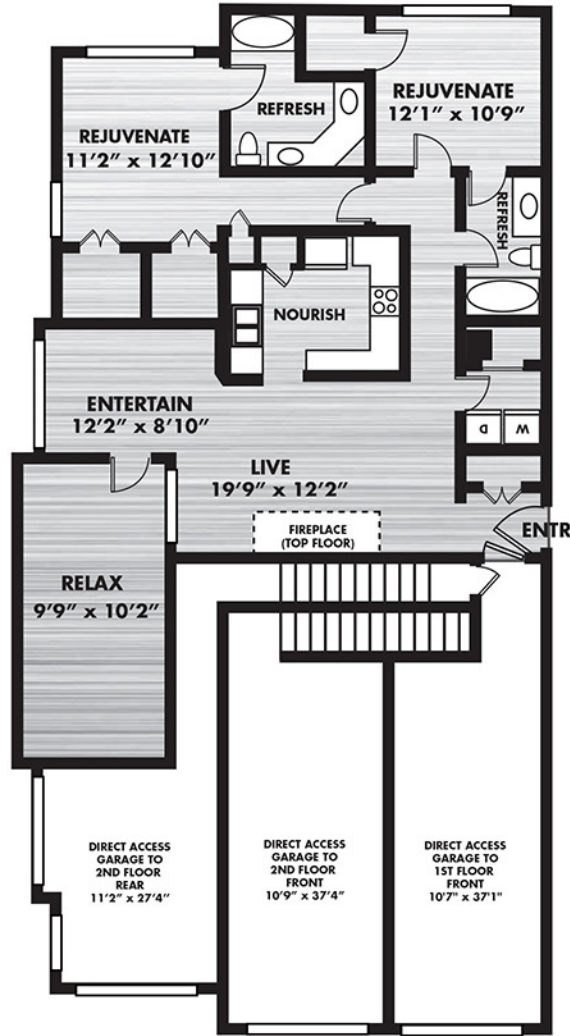

# MOUNT VERNON FLATS

*at The Perimeter*

(with optional garage - 1230 Sq Ft)

The Plaza	2 Bed	Amenities:	Rent:
	2 Bath		Deposit:
	1325 Sq Ft		Fees:

All dimensions and square footage are approximate. Pricing subject to change.